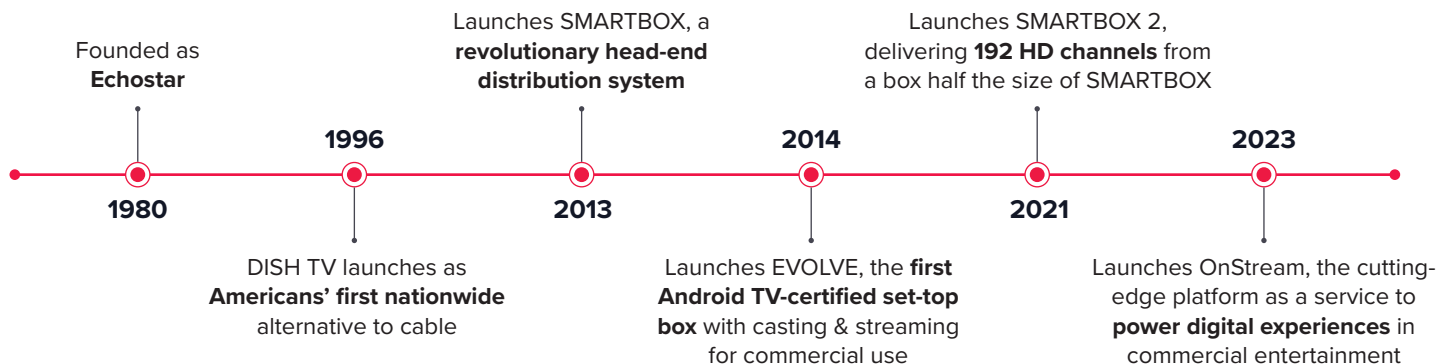

Rooted in innovation

Since our early years as the pioneer in residential satellite entertainment, we've expanded with purpose-built commercial grade technology to serve industries from travel and hospitality to retail, dining and more.