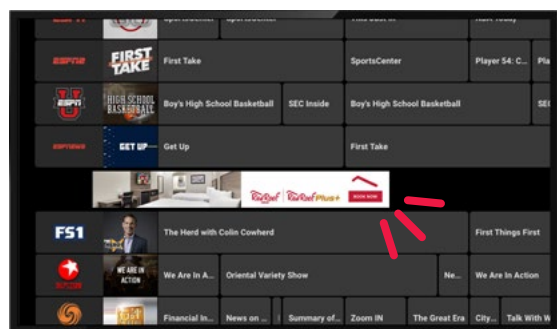

Unlock new revenue streams

Support business goals with advanced capabilities.

- **On-screen advertising** capabilities monetize hotel TVs
- **Stream live on-property** and nearby events on a pay-per-view basis
- **Increase bookings** for on-site services through user interface integrations

Be one of the first to open the window of possibility with OnStream – [Learn more at dish.com/onstream](https://dish.com/onstream)