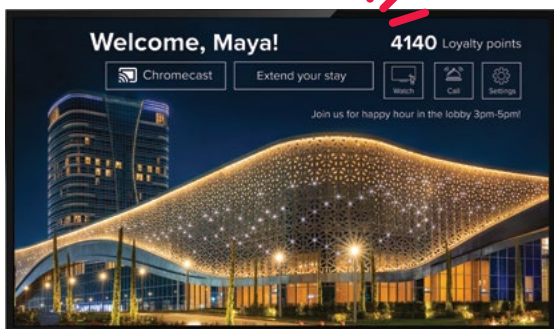

Personalize the guest experience

Integrate loyalty program data to deliver one-to-one experiences that delight guests.

- **Individual welcome messages** greet guests by name
- **In-room TV interface** can display loyalty account details such as points and rewards
- **Loyalty account log-in** via in-room TVs allows guests to save preferences