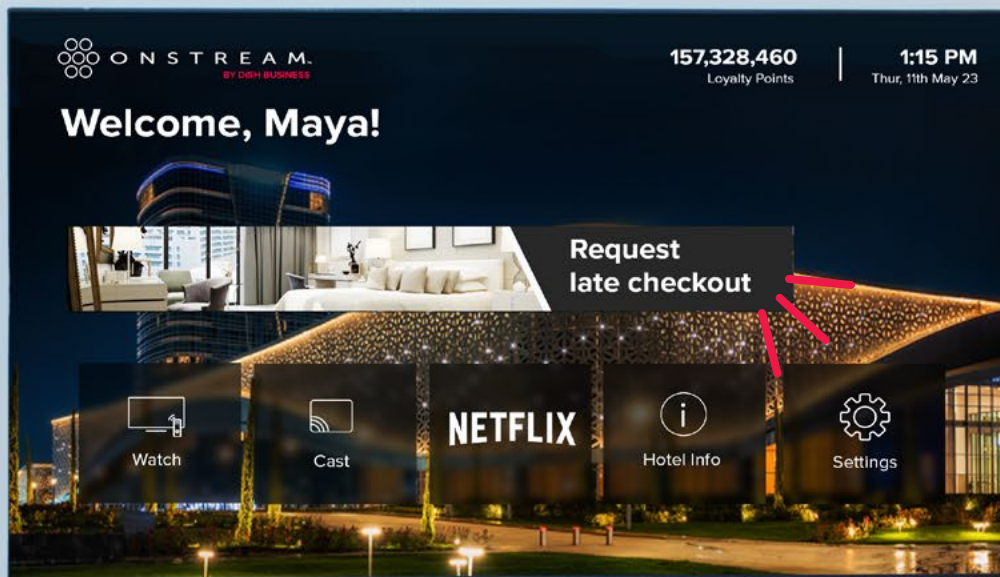

Every screen does more with OnStream

OnStream is a Platform as a Service (PaaS) that delivers live and streaming TV to screens, displays, and mobile devices to power custom digital experiences for hotel management, staff, and guests.

Find out more at dish.com/onstream

Elevate hotel entertainment

Surprise guests with enhanced viewing experiences that put users in-control.

- **Native casting** makes guests' owned content seamlessly available on compatible hotel TVs and in-room devices
- **One platform** powers common area and in-room TVs
- **Built-in streaming** links directly to guests' favorite services
- **Universal search** makes it easy to find live, streaming, and on-demand content across apps
- **Personal device entertainment** allows guests to watch live TV on their own devices

Personalize the guest experience

Integrate loyalty program data to deliver one-to-one experiences that delight guests.

- **Individual welcome messages** greet guests by name
- **In-room TV interface** can display loyalty account details such as points and rewards
- **Loyalty account log-in** via in-room TVs allows guests to save preferences