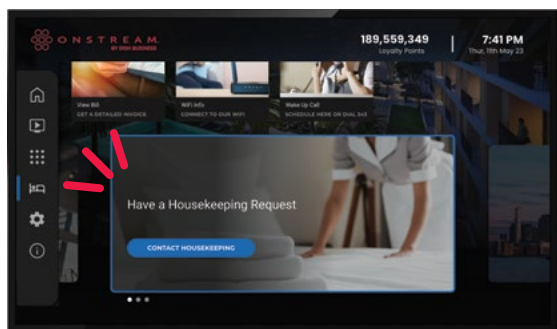

Find out more at dish.com/onstream

Elevate hotel entertainment

Surprise guests with enhanced viewing experiences that put users in-control.

- **Native casting** makes guests' owned content seamlessly available on compatible hotel TVs and in-room devices
- **One platform** powers common area and in-room TVs
- **Built-in streaming** links directly to guests' favorite services
- **Universal search** makes it easy to find live, streaming, and on-demand content across apps
- **Personal device entertainment** allows guests to watch live TV on their own devices

Personalize the guest experience

Integrate loyalty program data to deliver one-to-one experiences that delight guests.

- **Individual welcome messages** greet guests by name
- **In-room TV interface** can display loyalty account details such as points and rewards
- **Loyalty account log-in** via in-room TVs allows guests to save preferences

Increase operational efficiency

Connect to the PMS and other backend systems to facilitate business-critical tasks and services with ease.

- **Digital check-out** via in-room TVs streamlines housekeeping & front desk wait times
- **Bill viewing** allows guests to examine charges from their TV to minimize wait time at the desk
- **Communication platform** displays property information, offers, and push notifications

Unlock new revenue streams

Support business goals with advanced capabilities.

- **On-screen advertising** capabilities monetize hotel TVs
- **Stream live on-property** and nearby events on a pay-per-view basis
- **Increase bookings** for on-site services through user interface integrations